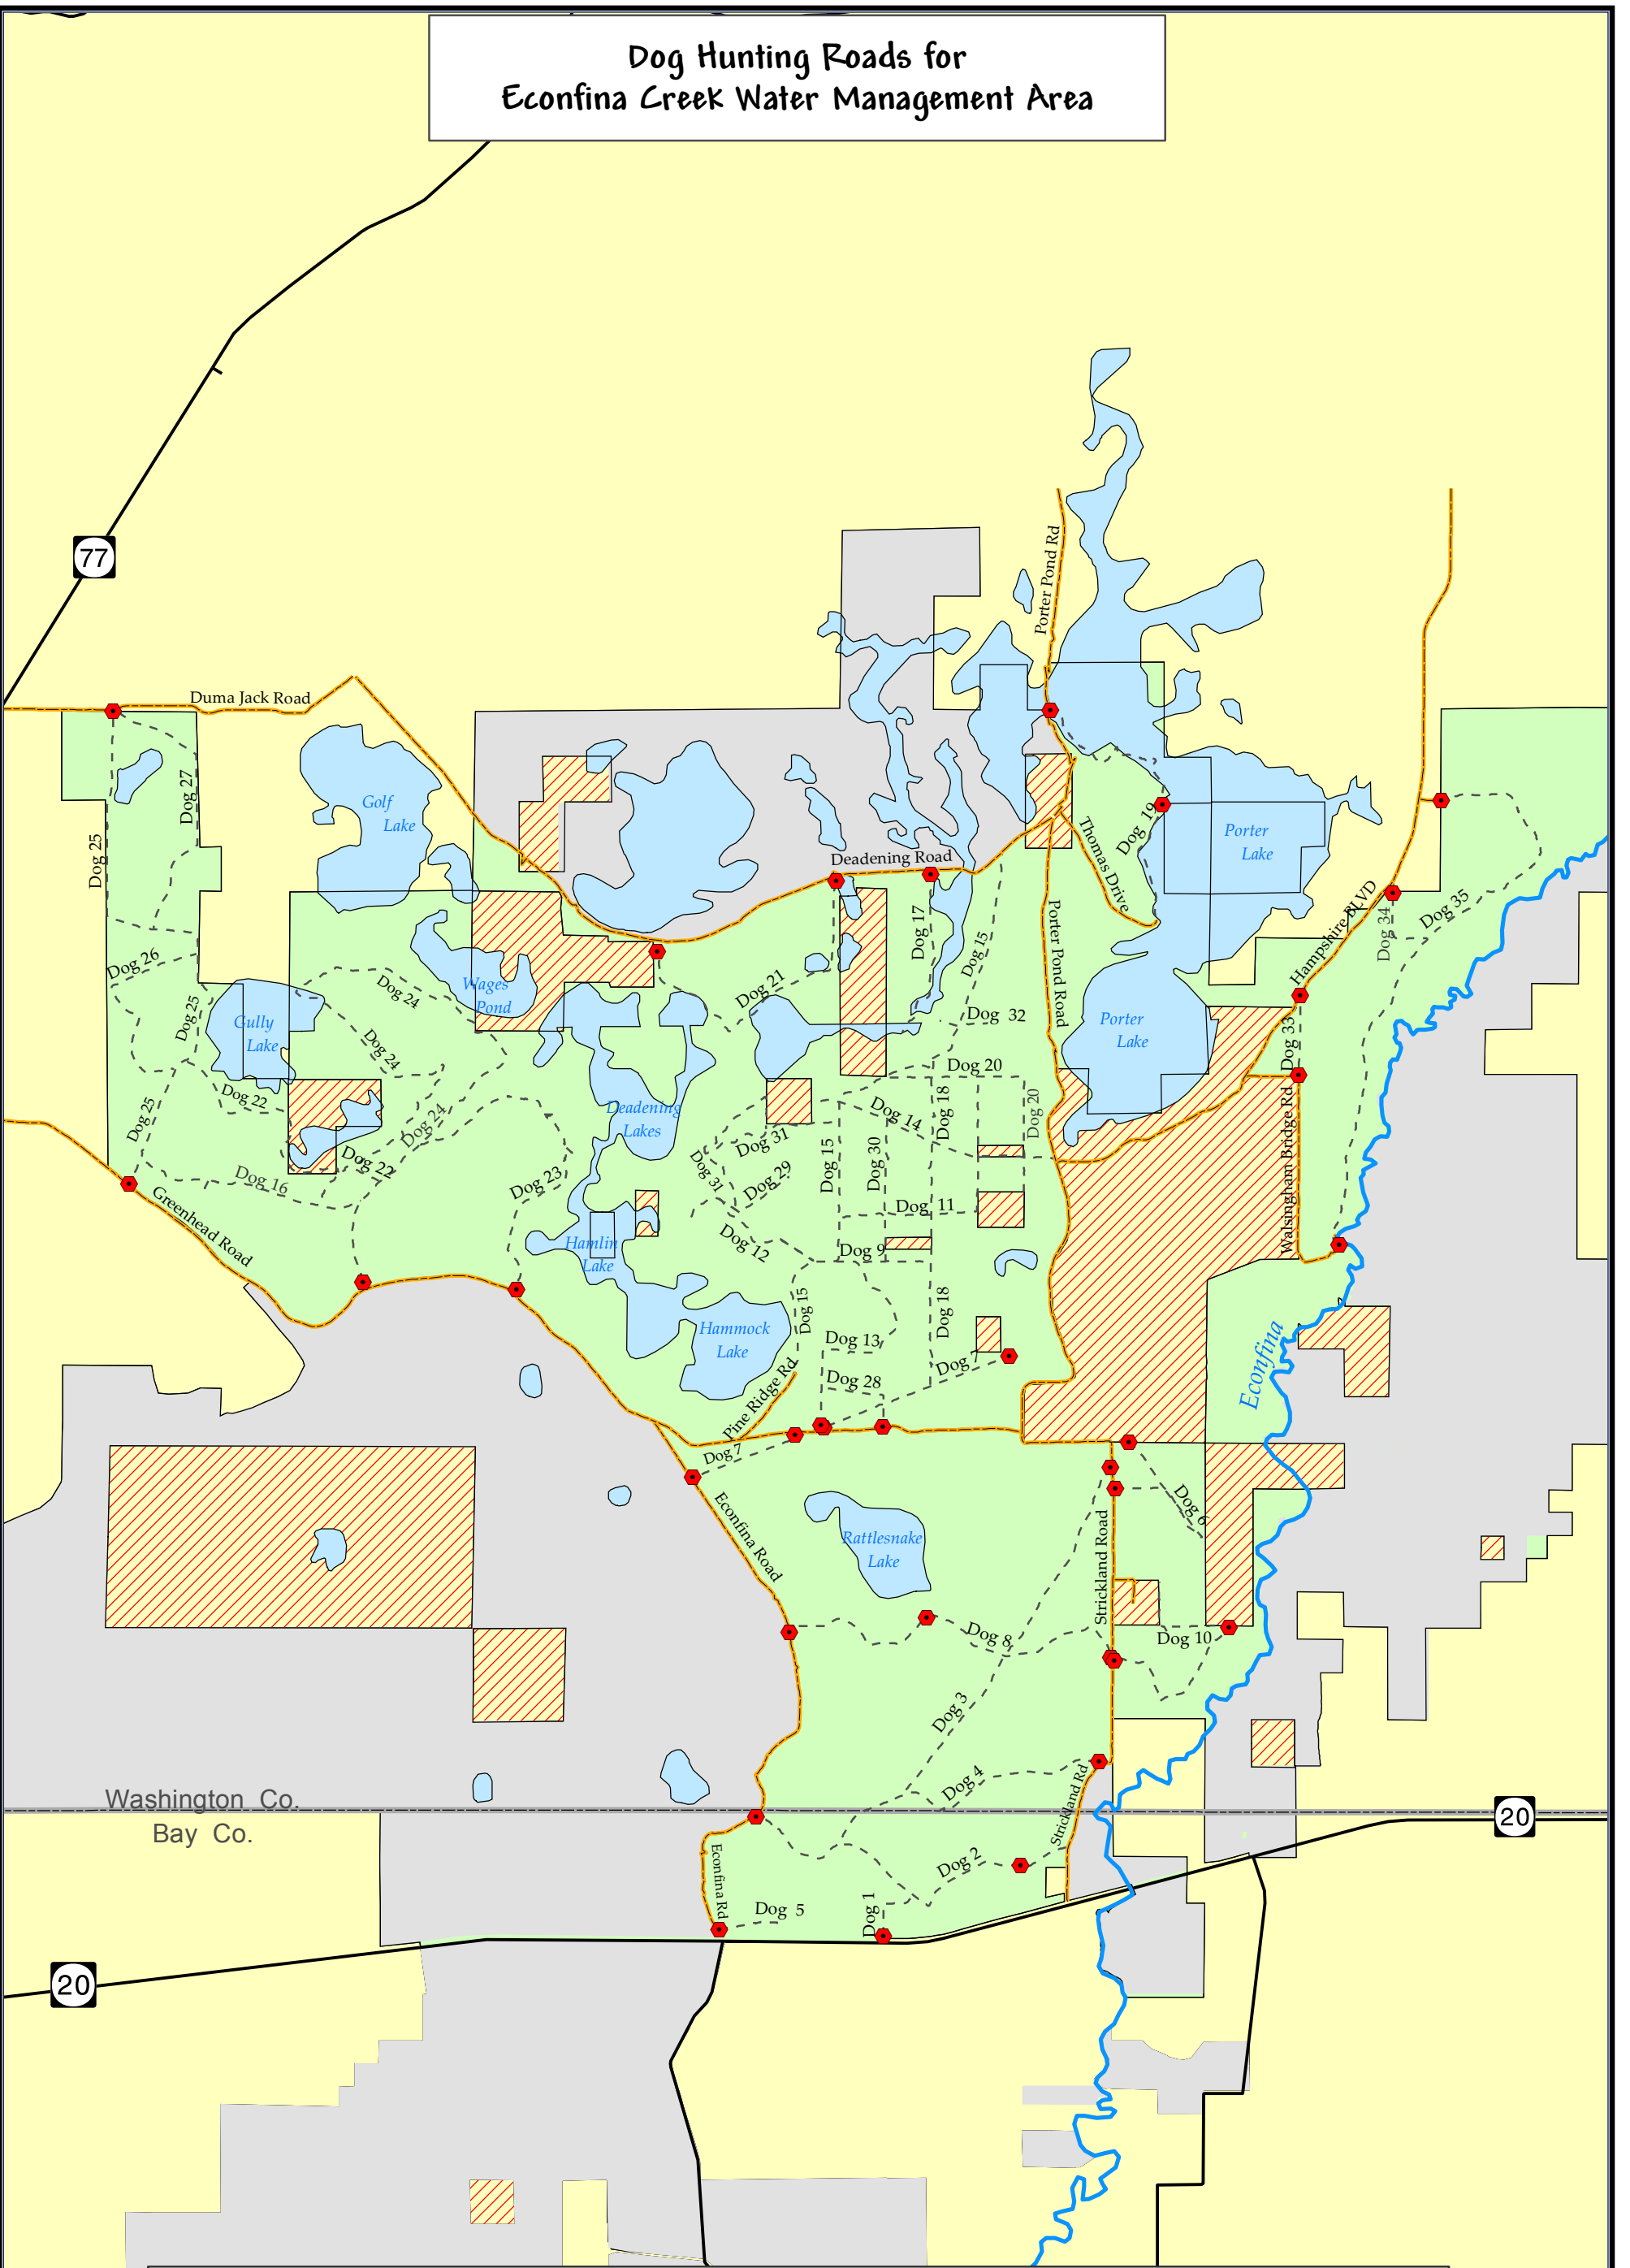

Dog Hunting Roads for Econfina Creek Water Management Area

 Gates		 Dog Hunting Area
 Graded Roads		 Out Parcel (Private Property)
 Dog Hunting Roads		 Closed to Dog Hunting (Still Hunting, Quota Area, or Closed to all Hunting)

0 0.45 0.9 1.8
Miles